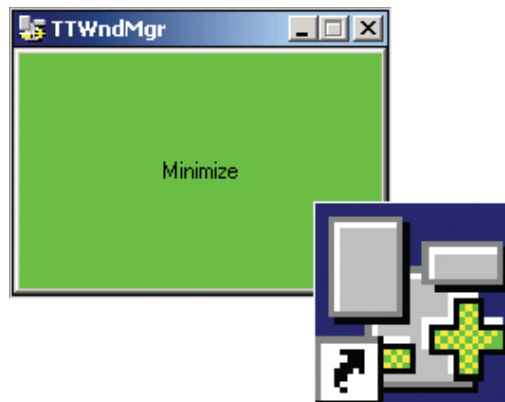

For additional information, please contact your local sales office or one of the following:

Professional Services

PS@tradingtechnologies.com

Chicago - Headquarters

Trading Technologies International, Inc.
222 South Riverside Plaza
Suite 1100
Chicago, IL 60606, USA
Phone: +1 312 476 1000
Fax: +1 312 476 1001

www.tradingtechnologies.com

TT Windows Minimizer Synopsis

TT Windows Minimizer is an X_TRADER® plug-in application for any TT customer including a risk administrator, brokerage desk or trader. It makes it easy to quickly hide the myriad of TT windows that can exist in a trader's workspace. With the single click of a button, all TT windows are minimized to the Windows® taskbar. With a second click, all TT windows will re-appear in their original locations. TT Windows Minimizer also can be configured to minimize the windows of any other application running on a trader's desktop.

Key Features

- Minimizes all TT windows with a single click to reveal the trader's desktop or other applications that are currently running
- Restores a minimized TT workspace with a single click
- Configurable to minimize other applications' windows

Requirements: None

Suitable Market: All TT Customers

Users interested in this product also might be interested in Quick MOW™, SOD Chopper™ and Quick Delete. Ask your Sales Account Manager or Professional Services Consultant today for more information about these products.